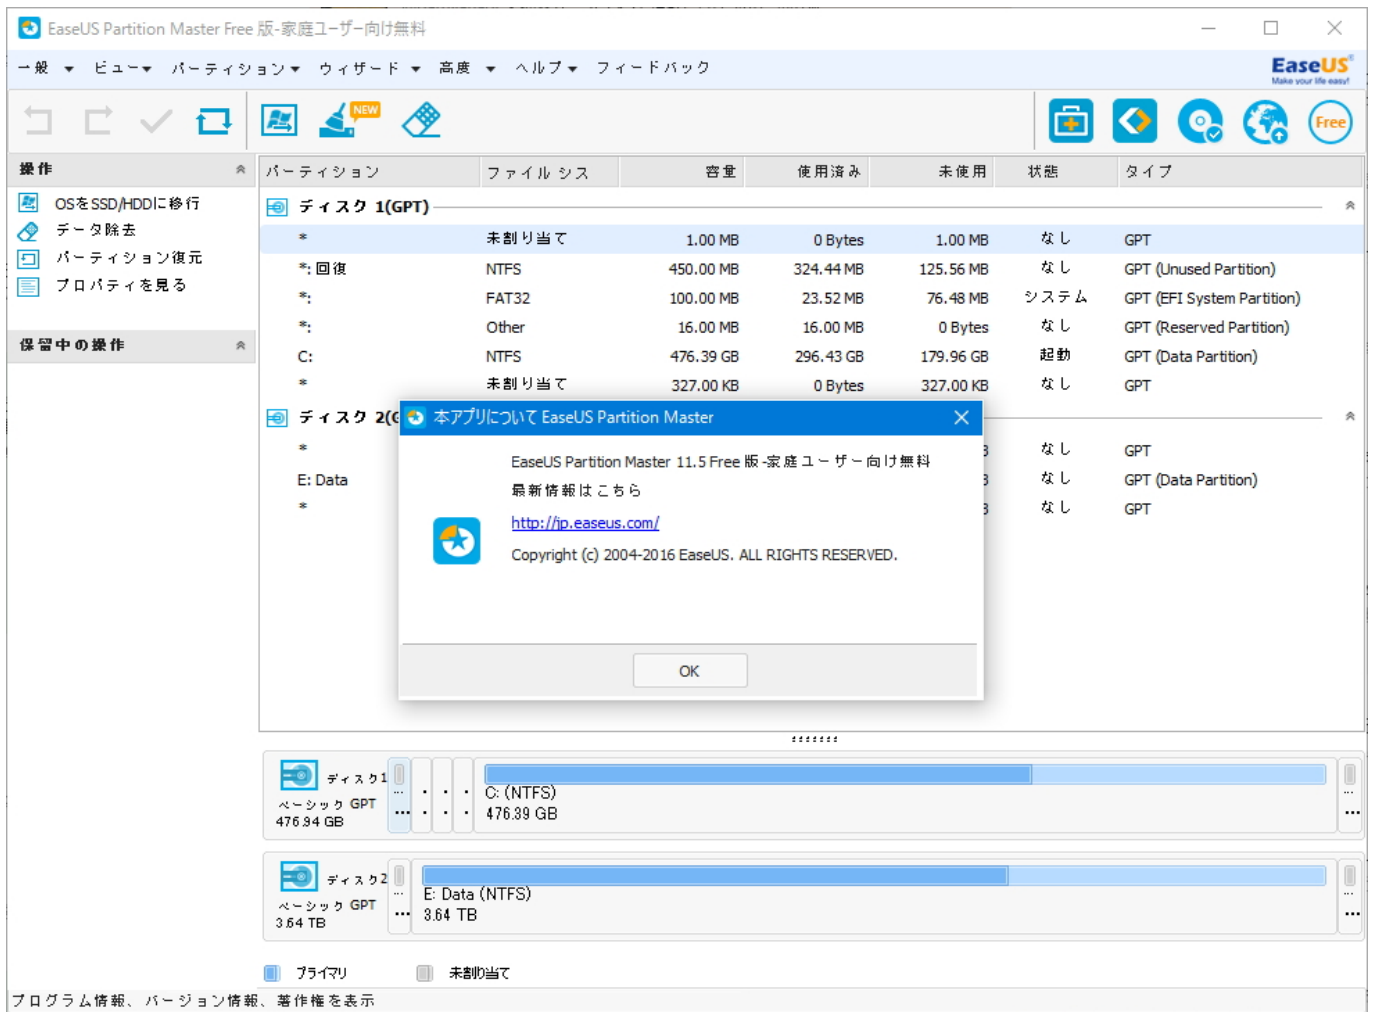

[Teh1337 Mw2 Patch Download](#)

easeus partition master bitlocker

[How Do I Change A File - Download Free Apps](#)

Repair corrupted virtual disk file (vmdk, vhd, vhdx, etc)Activate Live Chat Call Us: 1-800-570-4634Easeus Bitlocker SoftwareEaseus Partition Master BitlockerEaseus Bitlocker KeyEaseUS Partition Master 15.. EaseUS ToDo Backup Acronis does not offer the Sector by Sector option for cloning. [Essential Teddy Pendergrass Rapidshare](#)

easeus todo backup free bitlocker

[Disk Eject For Mac](#)

It would be fantastic if Acronis or other clone software could make a clone copy with the Bitlocker and key intact.. You can refer to [HERE](#) to access Disk Management Scenario 2The partition you want to recover does not have drive letter, nor can be found in Windows Explorer.. Partition Manager solves the low disk problem issue in a very easy step Partition Master manage the local space easily on GPT and MBR.. This Professional edition is not free on the market But we give you free this amazing partition master software for over user.. EaseUS Data Recovery Wizard serves as a dedicated tool to recover files (photos, videos and audio files, etc) due to partition loss on internal/external hard drive, USB flash drive, SD/memory card, etc.. 0 Crack + License CodeEaseUS Data Recovery WizardBitLockerEaseUS Data Recovery WizardBitLocker.. Under 2